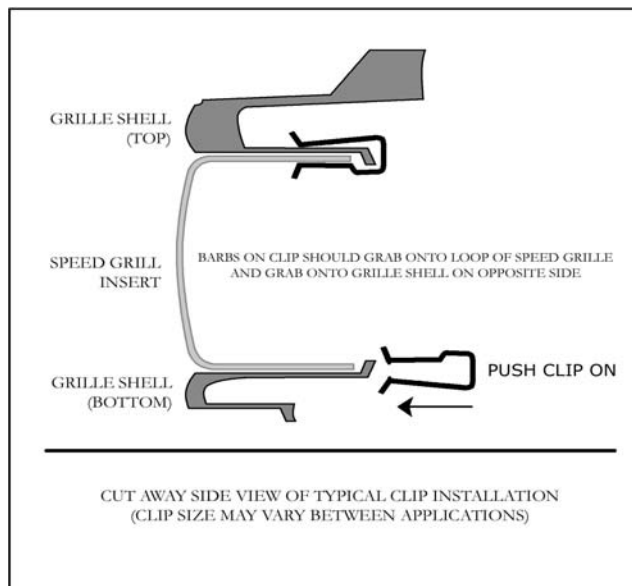

TYPICAL CLIP INSTALLATION

THE SPEED GRILLE™ may be covered by one or more of the following U.S. Patents: D427,119,D425,834,D421,585,D420,961,D420,960,D420,959, and D420,958 may be covered by one or more pending U.S. Patent applications.

05/13/05 SSE 950-76131 & 950-77131 & 950-78131