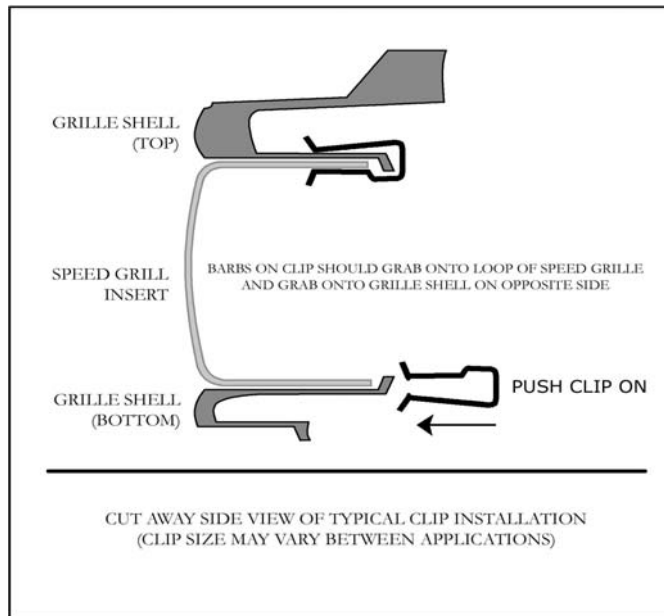

Typical Clip Installation

THE SPEED GRILLE™ may be covered by one or more of the following U.S. Patents: D427,119,D425,834,D421,585,D420,961,D420,960,D420,959, and D420,958 may be covered by one or more pending U.S. Patent applications.