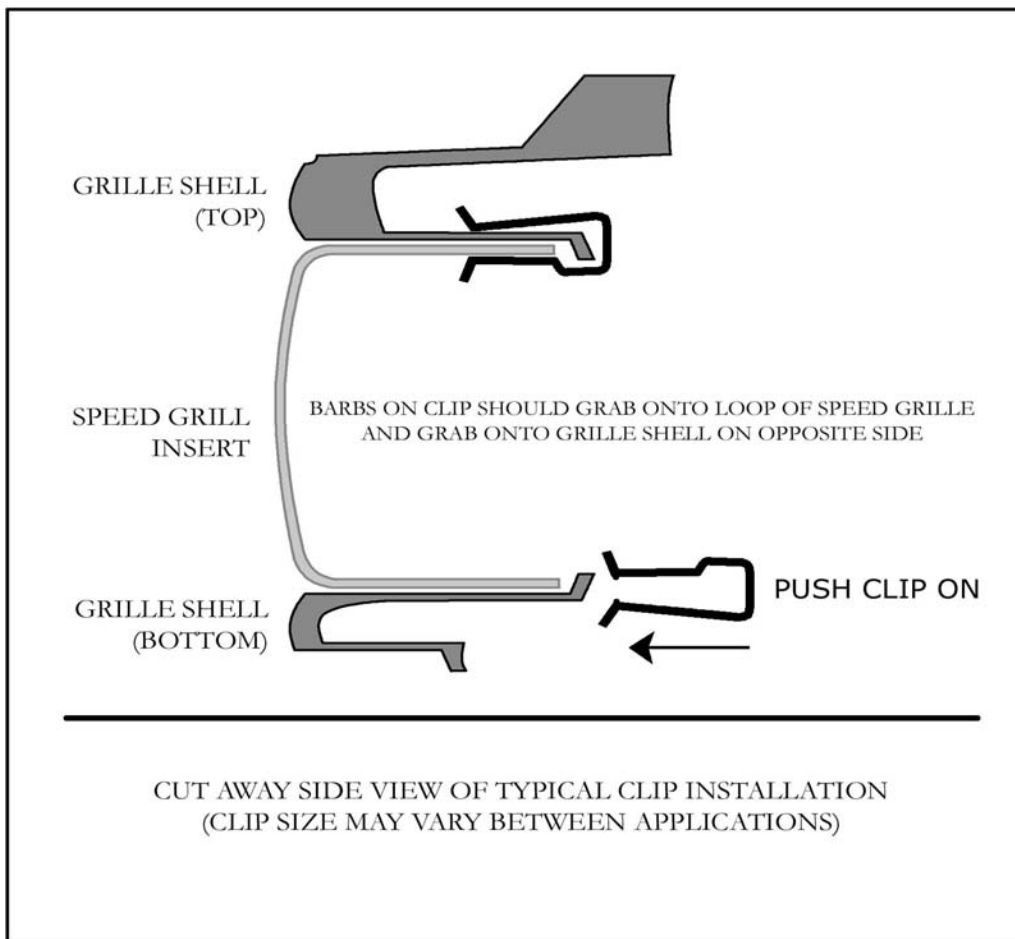

INSTALLATION INSTRUCTIONS

VERY IMPORTANT ! Read and understand all directions and check the following parts list before starting installation. Installation time is approximately 5 minutes.

PARTS LIST					
1	Speed Grille Section	1	Instruction Sheet	8	Attaching Clips # 71098
		1	Street Scene Emblem	1	Got Street Scene Decal

TOOL LIST
NONE

1. Remove Speed Grille from it's package. Grille is marked for it's proper position.
2. Install Speed Grille from the front side of valance and attach from the inside with the clips provided. Position clips at each end, top & bottom, and the others equally spaced between. Make sure grille is installed fully into the opening.