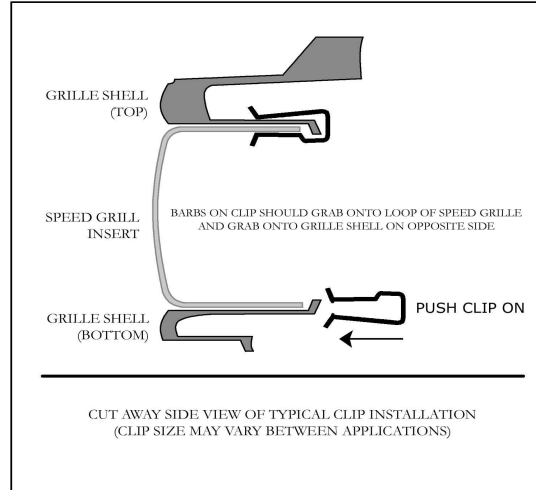

STREET SCENE EQUIPMENT, INC.

365 McCormick Avenue
Costa Mesa, Ca. 92626
Phone (714) 426-0590 Fax (714) 426-0591

950-76168 BLACK CHROME
950-77168 SATIN FINISH
950-78168 CHROME FINISH
2007
CHEVY TAHOE / SUBURBAN
AVALANCHE
GENERATION 2
BUMPER COVER
SPEED GRILLE INSERTS

INSTALLATION INSTRUCTIONS

VERY IMPORTANT ! Read and understand all directions and check the following parts list before starting installation.

PARTS LIST					
1	Speed Grille Insert	1	Instruction Sheet	8	Installation Clips # 71098
		1	Street Scene Emblem	1	Care For Grilles

TOOL LIST
NONE REQUIRED

1. The Speed Grille insert may be installed in bumper cover prior to installation of cover.
2. Install Speed Grille into opening from the front side of bumper cover.
3. Attach to bumper cover using the eight installation clips provided. Use four clips across the top and four along the bottom. " Clip " as shown below.

TYPICAL CLIPPING INSTALLATION

THE SPEED GRILLE™ may be covered by one or more of the following U.S. Patents: D427,119,D425,834,D421,585,D420,961,D420,960,D420,959, and D420,958 may be covered by one or more pending U.S. Patent applications.

03/02/07 SSE 950-76168 & 950-77168 & 950-78168