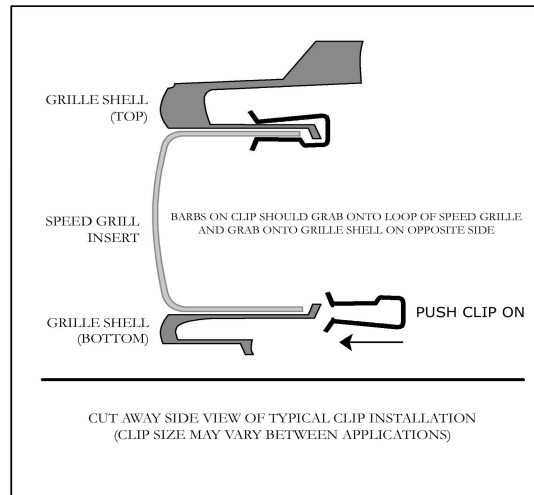

STREET SCENE EQUIPMENT, INC.

365 McCormick Avenue
Costa Mesa, Ca. 92626

Phone (714) 426-0590 Fax (714) 426-0591

950-76192 BLACK CHROME

950-78192 CHROME

2006

H-3 HUMMER

MAIN GRILLE

INSTALLATION INSTRUCTIONS

VERY IMPORTANT ! Read and understand all directions and check the following parts list before starting installation.

PARTS LIST					
7 PC	Speed Grille Set	1	Instruction Sheet	28	Installation Clips # 71098
		1	Street Scene Emblem		

TOOL LIST	
No Tools Required	

1. Remove the grille shell prior to installing speed grilles. Grille will " un-snap " from vehicle.
2. Install Speed Grille inserts one at a time into openings and clip to grille shell. Use four clips per insert, two on each side. Refer to the drawing below for a reference on installing the drawing below for a reference on installing the clips. Always install the clip with the " humped " side next to the Speed Grille.

TYPICAL CLIP INSTALLATION

3. Install Grille Sheel back onto vehicle.

THE SPEED GRILLE™ may be covered by one or more of the following U.S. Patents: D427,119,D425,834,D421,585,D420,961,D420,960,D420,959, and D420,958 may be covered by one or more pending U.S. Patent applications.

07/20/07 SSE 950-76192 & 950-78192