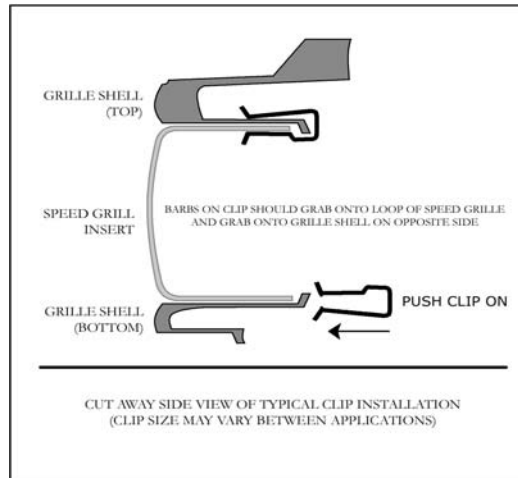

STREET SCENE EQUIPMENT, INC.

365 McCormick Avenue
Costa Mesa, Ca. 92626

Phone (714) 426-0590 Fax (714) 426-0591

INSTALLATION INSTRUCTIONS

950-77241 SATIN FINISH
&
950-78241 CHROME FINISH
2004
CHEVY COLORADO
OEM VALANCE
SPEED GRILLE INSERT

VERY IMPORTANT ! Read and understand all directions and check the following parts list before starting installation.

PARTS LIST					
1	Speed Grille Insert	1	Instruction Sheet	8	Installation Clips # 71098
1	Care For Grilles	1	Street Scene Emblem		

TOOL LIST	
NONE	

1. Install Speed Grille into center opening with the wider side to the top. Clip to valance using four clips on top side and four clips to bottom side. Refer to illustration for clipping procedure.

TYPICAL CLIP INSTALLATION

THE SPEED GRILLE™ may be covered by one or more of the following U.S. Patents: D427,119,D425,834,D421,585,D420,961,D420,960,D420,959, and D420,958 may be covered by one or more pending U.S. Patent applications.