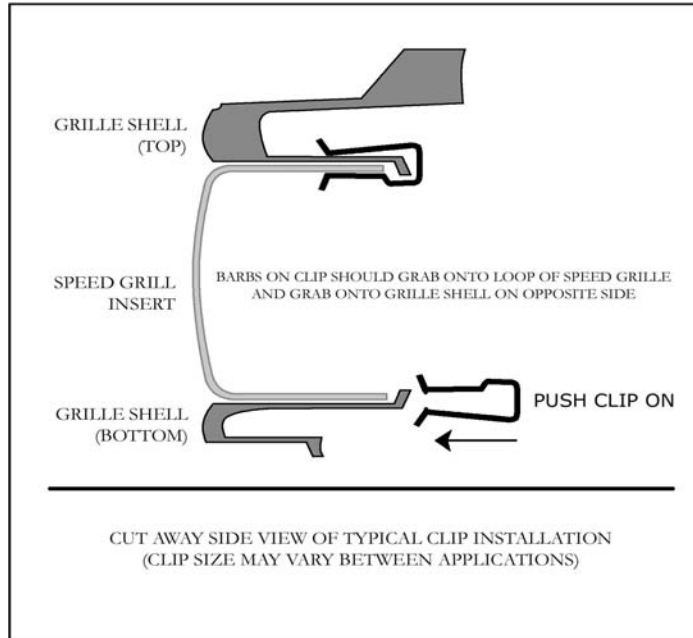

TYPICAL CLIP INSTALLATION

THE SPEED GRILLE™ may be covered by one or more of the following U.S. Patents: D427,119, D425,834, D421,585, D420,961, D420,960, D420,959, and D420,958 may be covered by one or more pending U.S. Patent applications.

9/29/03 SSE 950-76726 & 950-77726 & 950-78726