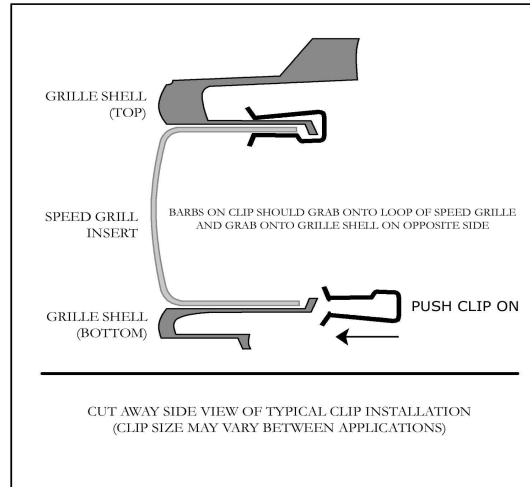

STREET SCENE EQUIPMENT, INC.

365 McCormick Avenue
Costa Mesa, Ca. 92626
Phone (714) 426-0590 Fax (714) 426-0591

950-76833 BLACK CHROME
&
950-77833 SATIN FINISH
&
950-78833 CHROME FINISH
2006
FORD F-150
SSE BUMPER COVER
GRILLE INSERT

INSTALLATION INSTRUCTIONS

VERY IMPORTANT ! Read and understand all directions and check the following parts list before starting installation.

NOTE:

THIS SPEED GRILLE FITS THE P.N. 950-70833 BUMPER COVER ONLY

PARTS LIST					
1	Speed Grille Insert	1	Instruction Sheet	8	Installation Clips # 71098
		1	Street Scene Emblem	1	Care For Grilles

TOOL LIST

1. Install Speed Grille before installing bumper cover on truck.
2. Set the Speed Grille into the opening in the bumper cover. Fasten from the back side using the clips provided. Use four of the clips across the top side and four across the bottom side.

TYPICAL CLIPPING INSTALLATION

THE SPEED GRILLE™ may be covered by one or more of the following U.S. Patents: D427,119, D425,834, D421,585, D420,961, D420,960, D420,959, and D420,958 may be covered by one or more pending U.S. Patent applications.

04/11/06 SSE 950-76833 & 950-77833 & 950-78833