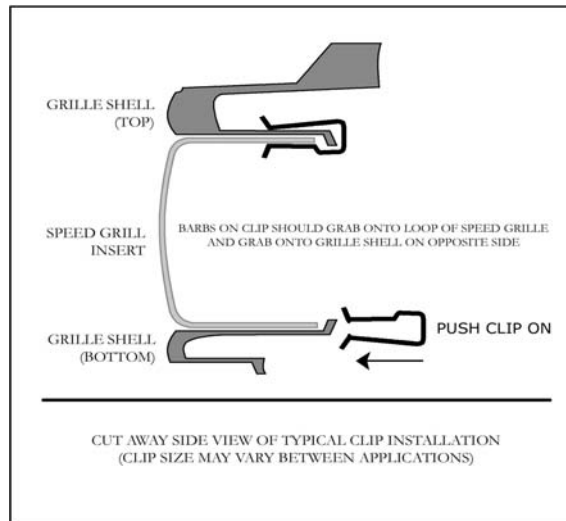

TYPICAL CLIP INSTALLATION

THE SPEED GRILLE™ may be covered by one or more of the following U.S. Patents: D427,119,D425,834,D421,585,D420,961,D420,960,D420,959, and D420,958 may be covered by one or more pending U.S. Patent applications.