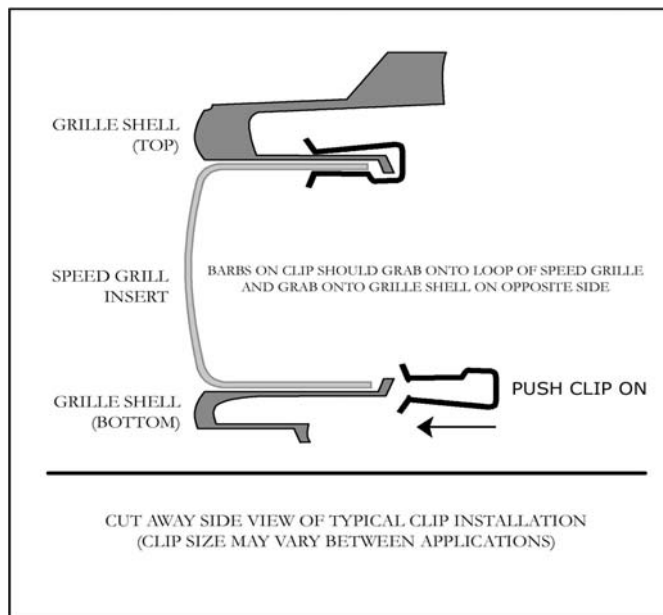

Typical Clip Installation

THE SPEED GRILLE™ may be covered by one or more of the following U.S. Patents: D427,119,D425,834,D421,585,D420,961,D420,960,D420,959, and D420,958 may be covered by one or more pending U.S. Patent applications.

8/8/03 SSE 950-77146