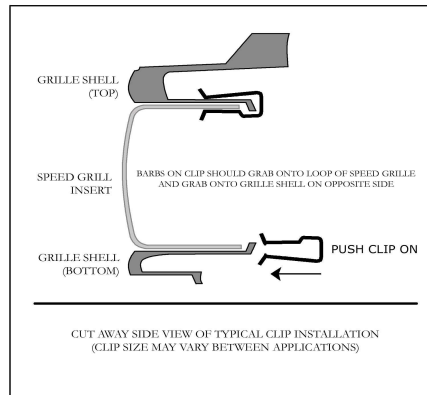

STREET SCENE EQUIPMENT, INC.

365 McCormick Avenue
Costa Mesa, Ca. 92626

Phone (714) 426-0590 Fax (714) 426-0591

INSTALLATION INSTRUCTIONS

950-77161 SATIN FINISH
&
950-78161 CHROME FINISH
2003 - 2005
GMC SIERRA
BUMPER COVER
SPEED GRILLE INSERTS

VERY IMPORTANT ! Read and understand all directions and check the following parts list before starting installation.

PARTS LIST					
1	Speed Grille Insert	1	Instruction Sheet	8	Installation Clips # 71099
		1	Street Scene Emblem	1	Care For Grilles

TOOL LIST

NOTE:

Speed Grille is easiest installed on bumper cover prior to installing bumper cover on vehicle

1. Speed Grille is installed from the front side and fastened from the back side. Refer to illustration and clip the Speed Grille to the bumper cover. Use four clips along the top and four along the bottom side.

TYPICAL CLIP INSTALLATION

THE SPEED GRILLE™ may be covered by one or more of the following U.S. Patents: D427,119, D425,834, D421,585, D420,961, D420,960, D420,959, and D420,958 may be covered by one or more pending U.S. Patent applications.

08/02/05 SSE 950-77161 & 950-78161