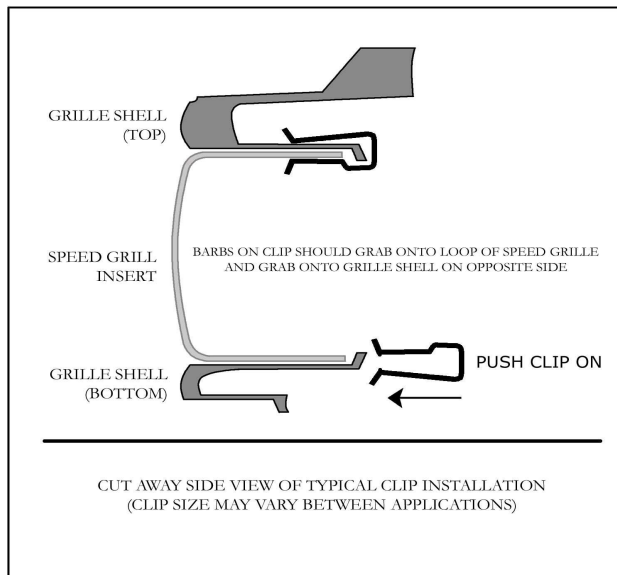

STREET SCENE EQUIPMENT, INC.

365 McCormick Avenue
Costa Mesa, Ca. 92626

Phone (714) 426-0590 Fax (714) 426-0591

950-77347 SATIN FINISH
950-78347 CHROME FINISH
2004 - 2007
NISSAN ARMADA / TITAN
SSE VALANCE GRILLE

INSTALLATION INSTRUCTIONS

VERY IMPORTANT ! Read and understand all directions and check the following parts list before starting installation.

PARTS LIST					
1	Speed Grille Insert	1	Instruction Sheet	4	Installation Clips # 71098 (Short)
		1	Street Scene Emblem	3	Installation Clips # 71099 (long)

TOOL LIST	
NO TOOLS NEEDED	

1. Insert the grille insert into the opening from the front side with the longer side toward the bottom.
2. From the back side of valance clip the top side of grille to the valance using the four shorter clips. Clip the bottom side of grille to valance using the three longer clips. Refer to the drawing below for clip installation.

TYPICAL CLIP INSTALLATION

THE SPEED GRILLE™ may be covered by one or more of the following U.S. Patents: D427,119, D425,834, D421,585, D420,961, D420,960, D420,959, and D420,958 may be covered by one or more pending U.S. Patent applications.

09/28/06 SSE 950-77347 & 950-78347