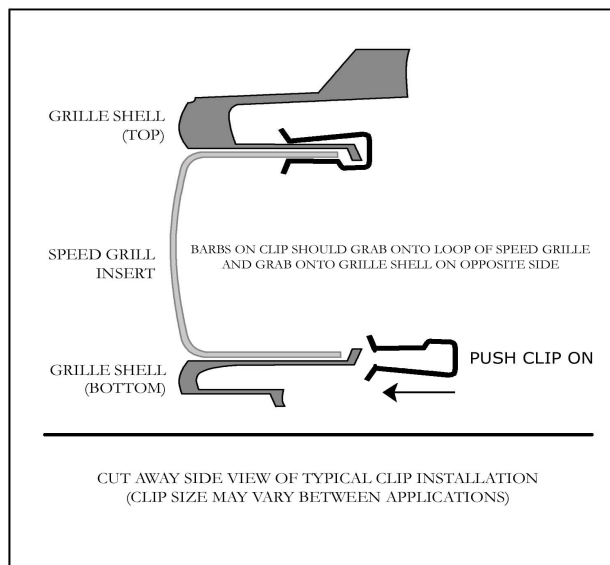

TYPICAL CLIP INSTALLATION

THE SPEED GRILLE™ may be covered by one or more of the following U.S. Patents: D427,119, D425,834, D421,585, D420,961, D420,960, D420,959, and D420,958 may be covered by one or more pending U.S. Patent applications.

12/30/03 SSE 950-77555 & 950-78555