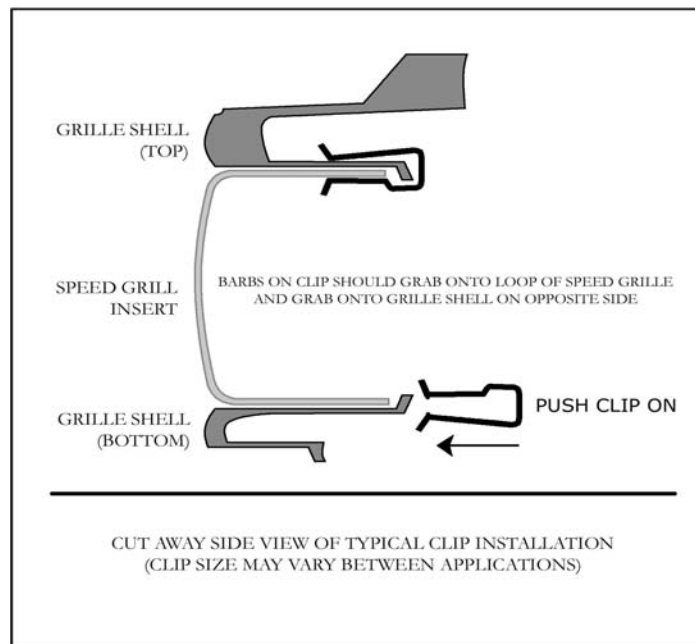

STREET SCENE EQUIPMENT, INC.

365 McCormick Avenue
Costa Mesa, Ca. 92626

Phone (714) 426-0590 Fax (714) 426-0591

950-77726
2004
FORD F-150
BUMPER GRILLE
INSERT

INSTALLATION INSTRUCTIONS

VERY IMPORTANT ! Read and understand all directions and check the following parts list before starting installation.

PARTS LIST					
1	Speed Grille Insert	1	Instruction Sheet	8	Installation Clips # 71099
		1	Street Scene Emblem	1	Care For Grilles Sheet

TOOL LIST	

1. Install Speed Grille insert into bumper opening from the front side. Attach using four clips across the top and four clips across the bottom from under side of vehicle. Refer to illustration for clip installation.

TYPICAL CLIP INSTALLATION

THE SPEED GRILLE™ may be covered by one or more of the following U.S. Patents: D427,119, D425,834, D421,585, D420,961, D420,960, D420,959, and D420,958 may be covered by one or more pending U.S. Patent applications.