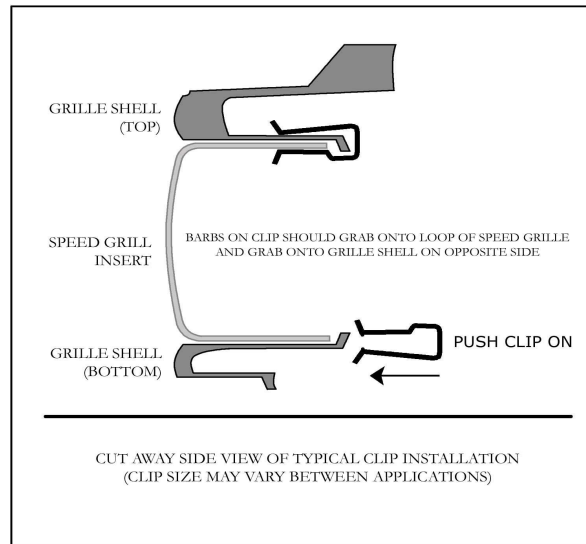

STREET SCENE EQUIPMENT, INC.

365 McCormick Avenue
Costa Mesa, Ca. 92626

Phone (714) 426-0590 Fax (714) 426-0591

INSTALLATION INSTRUCTIONS

950-77826 SATIN FINISH
&
950-78826 CHROME FINISH
2005
FORD F-350 / EXCURSION
STREET SCENE BUMPER
COVER SPEED GRILLE INSERT

VERY IMPORTANT ! Read and understand all directions and check the following parts list before starting installation.

SPEED GRILLE INSERTS ONLY FIT 950-70829 STREET SCENE BUMPER COVER

PARTS LIST					
1	Speed Grille Insert	1	Instruction Sheet	8	Installation Clips # 71099
		1	Street Scene Emblem	1	Care For Grille Sheet

TOOL LIST

1. Speed Grille insert can be installed before or after bumper cover is installed.
2. Install the Speed Grille insert into the opening. Grille insert is marked top. Fasten from the back side using four attaching clips across the top and four across the bottom. Refer to illustration for clipping procedure.

TYPICAL CLIP INSTALLATION

THE SPEED GRILLE™ may be covered by one or more of the following U.S. Patents: D427,119,D425,834,D421,585,D420,961,D420,960,D420,959, and D420,958 may be covered by one or more pending U.S. Patent applications.