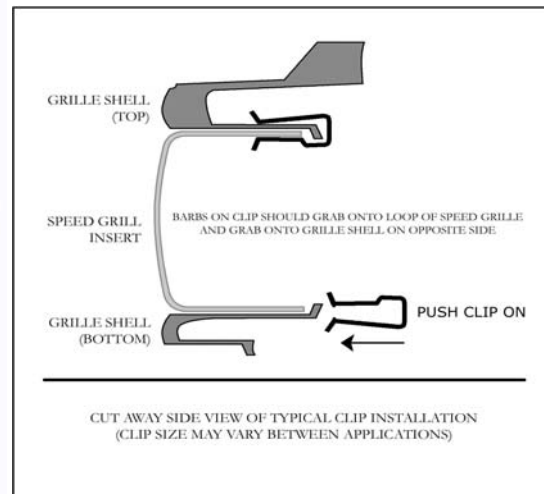

TYPICAL CLIP INSTALLATION

THE SPEED GRILLE™ may be covered by one or more of the following U.S. Patents: D427,119,D425,834,D421,585,D420,961,D420,960,D420,959, and D420,958 may be covered by one or more pending U.S. Patent applications.

01/13/05 SSE 950-77845