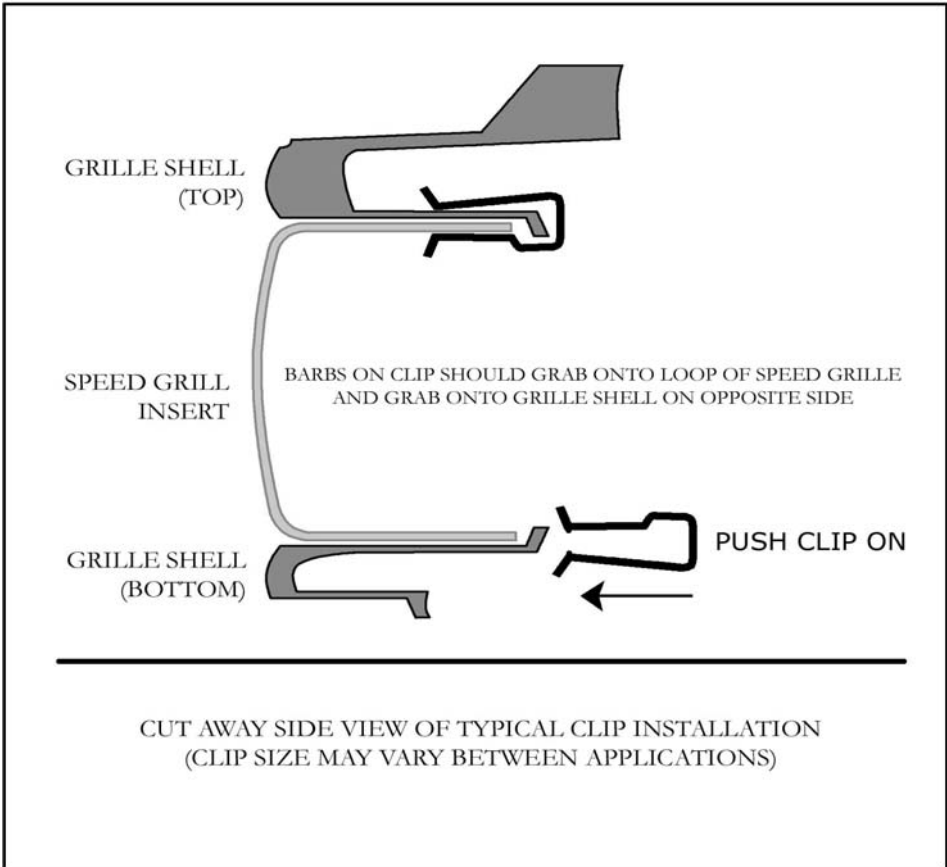

INSTALLATION INSTRUCTIONS

VERY IMPORTANT ! Read and understand all directions and check the following parts list before starting installation.

PARTS LIST					
1	RH Grille Section	1	Instruction Sheet	8	Attaching Clips # 71098
1	LH Grille Section	1	Street Scene Decal	1	Got Street Scene Decal

TOOL LIST
NO TOOLS NEEDED

note: If you are installing Street Scene 950-70113 valance, install grille inserts into valance prior to installing valance.

1. Remove Speed Grille sections from their packages. Each grille is marked for it's proper location and position.
2. Install the Speed Grilles from the front side of valance. Attach each Speed Grille section with a clip at each bottom end, and at each top outer and at the top center. Install clips so that the flat side of clip is facing away from grille.