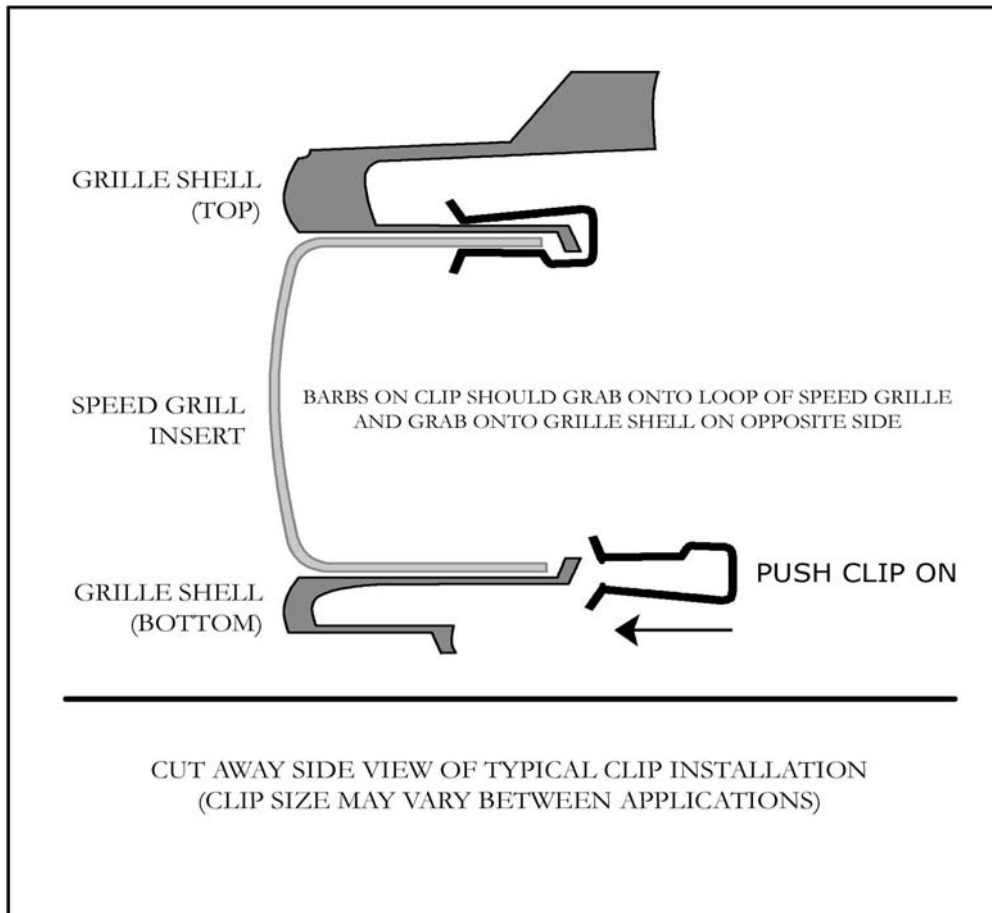

THE SPEED GRILLE™ may be covered by one or more of the following U.S. Patents: D427,119,D425,834,D421,585,D420,961,D420,960,D420,959, and D420,958 may be covered by one or more pending U.S. Patent applications.