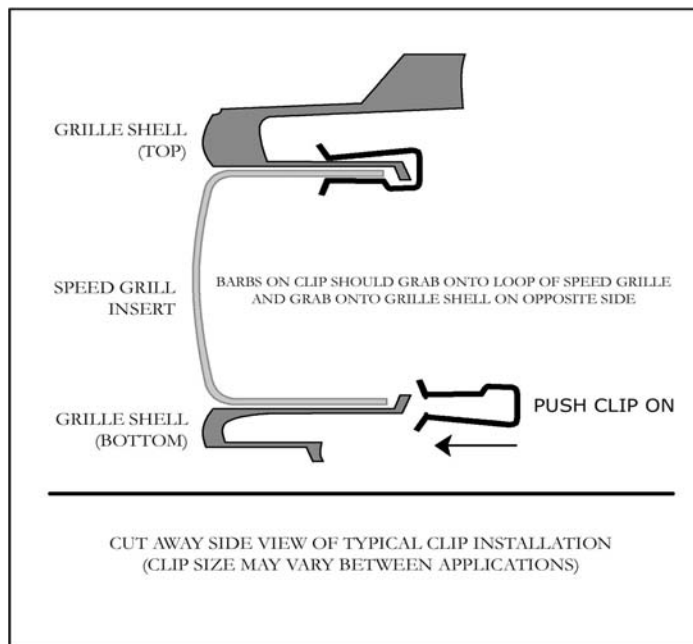

TYPICAL CLIP INSTALLATION

THE SPEED GRILLE™ may be covered by one or more of the following U.S. Patents: D427,119, D425,834, D421,585, D420,961, D420,960, D420,959, and D420,958 may be covered by one or more pending U.S. Patent applications.

9/29/03 SSE 950-77726 & 950-78726