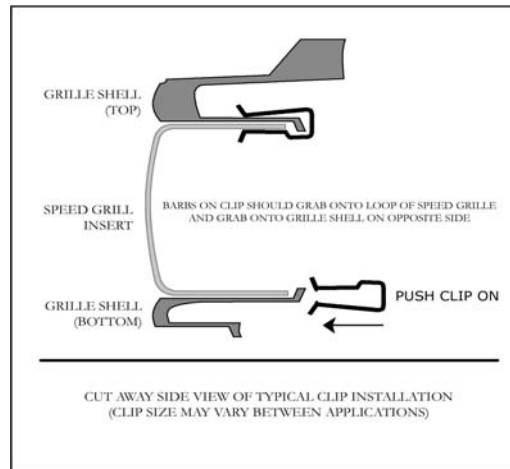

TYPICAL CLIP INSTALLATION

THE SPEED GRILLE™ may be covered by one or more of the following U.S. Patents: D427,119,D425,834,D421,585,D420,961,D420,960,D420,959, and D420,958 may be covered by one or more pending U.S. Patent applications.

06/18/04 SSE 950-79146