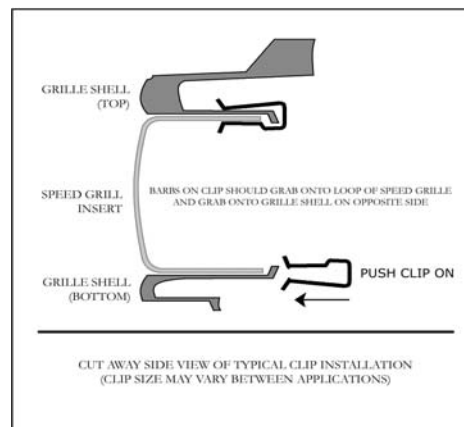

STREET SCENE EQUIPMENT, INC.

365 McCormick Avenue

Costa Mesa, Ca. 92626

Phone (714) 426-0590 Fax (714) 426-0591

950-79156
STAINLESS STEEL
2003 - 2004
GMC SIERRA
OEM VALANCE GRILLE

INSTALLATION INSTRUCTIONS

VERY IMPORTANT ! Read and understand all directions and check the following parts list before starting installation.

PARTS LIST

1	Speed Grille Insert	1	Instruction Sheet	6	Installation Clips # 71098
1	Care For Grilles	1	Street Scene Emblem		

TOOL LIST

Flat Blade Screwdriver

1. Insert Speed Grille into openings from the front side until the return edges are flush with the backside of opening. Clip from behind. Refer to illustration for clipping procedure. Refer to photo for clip placement. A flat blade screwdriver will aid when installing clips.

TYPICAL CLIP INSTALLATION